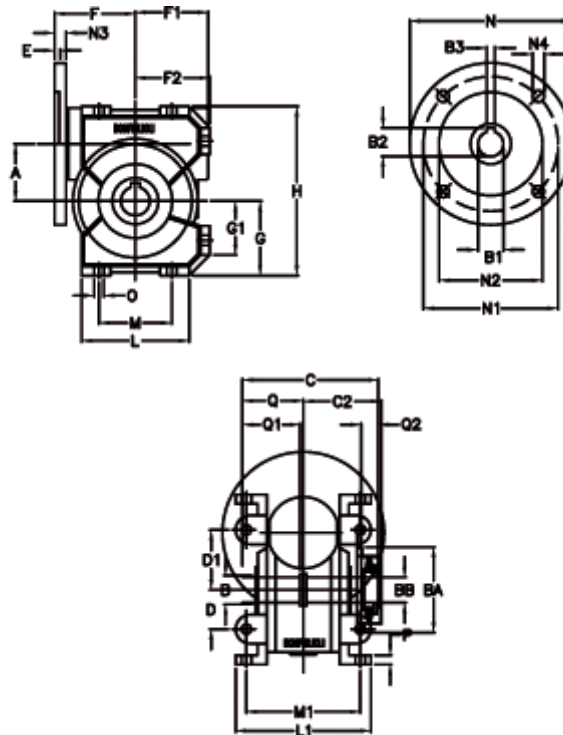

Data Sheet

Article number: 390204401402236

Description: Worm Gear with Torque Limiter
VF 44-L2-U-14-P63B5

Measures

a = 44.6	C2 = 48.0	g = 55.0	N = 140	Q1 = 32
B = 18	D = 29	G1 = 40.0	N1 = 115	Q2 = 12
B1 E7 = 11	D1 = 46	H = 127.0	N2 = 95	
B2 = 12.8	Description = VF 44U-xx-63B5	H1 = 97.0	N3 = 10.5	
B3 H9 = 4	E = 2.0	L = 80	N4 = 9.5	
BA = 40	F = 65	L1 = 100	O = 8.5	
BB H7 = 11	F1 = 54	m = 52	P = 8	
C = 79	F2 = 55.0	M1 = 81.0	Q = 32.0	